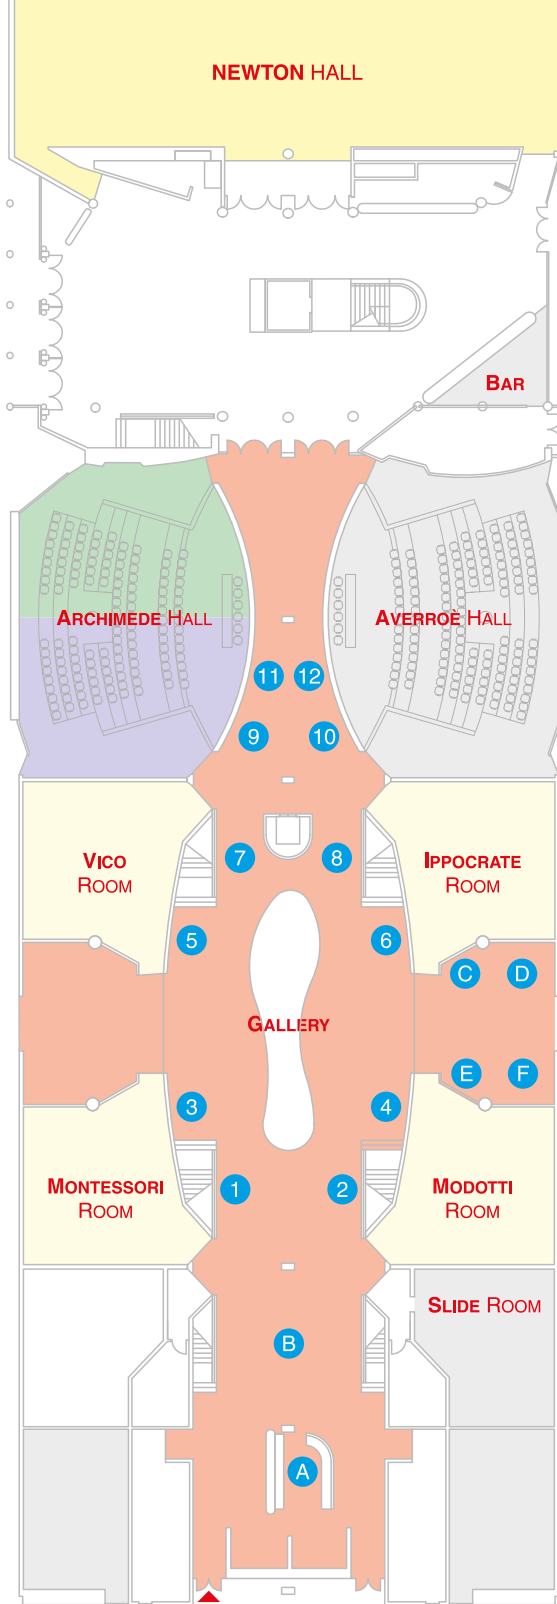

FIRST FLOOR

SAFFO HALL

ROOM E

ROOM F

ROOM G

NEWTON HALL

BAR

ARCHIMEDE HALL

AVERROË HALL

VICO ROOM

IPPOCRATE ROOM

MONTESSORI ROOM

MODOTTI ROOM

SLIDE ROOM

GALLERY

B2B AREA
TENSILE STRUCTURE

DIGITAL FABRICATION ZONE

REGISTRATION
DESK

CASA
CINA

BIC
BUSINESS INNOVATION CENTRE

ROOM 19
ROOM 27

FIRST FLOOR

ROOM C

ROOM B